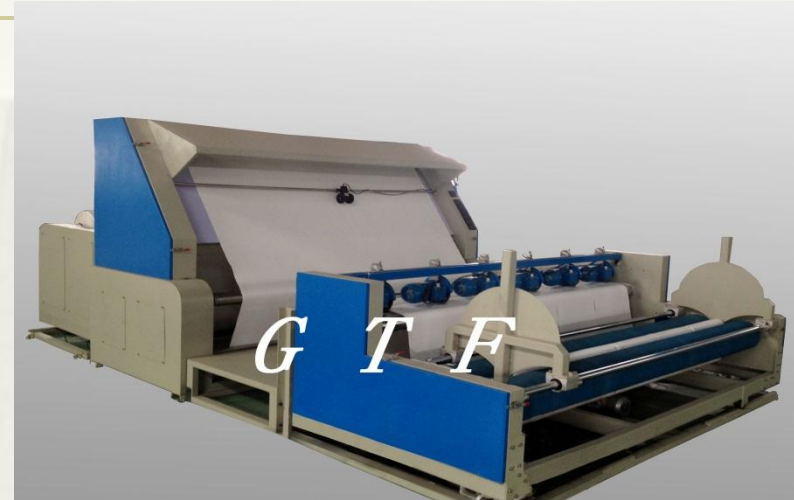

* Filter Bag Spare Parts Machine

Short Arm Double Needle Sewing Machine

Long Arm Double Needle Sewing Machine

Snap Band Sewing Machine

Snap Band Slitting Machine

* Slitting Machine

Automatic Filter Cloth Slitting Machine

- * Automatic filter fabric slitting production line
- * Good quality slitting machine line
- * Can cut all kinds of filter fabrics ,special designed for filter non-woven & woven fabric cutting
- * Reasonable design and easy - operating screen
- * This machine equipped with fabric inspection part which can assure the cutting quality
- * Save labor cost & increase work effective for factory
- * Fabric width can be adjusted according filter bags dimension
- * Fabric cutting edge is much smooth and beautiful