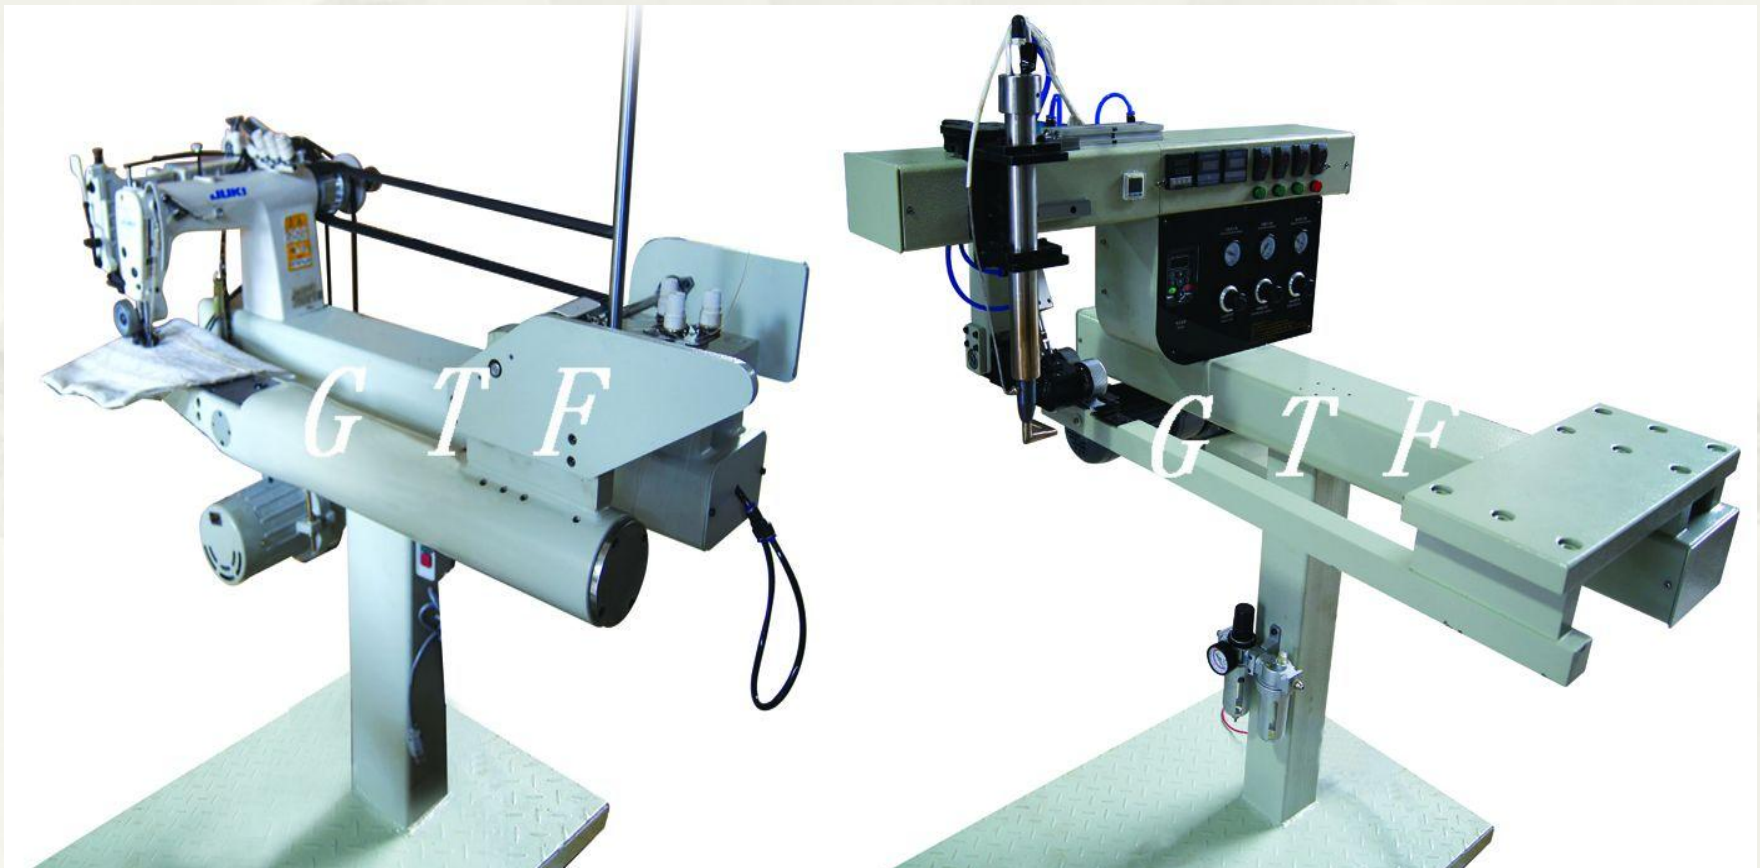

* Filter Bag Manual Making Machine

Juki Sewing Head

Hot Welding Head