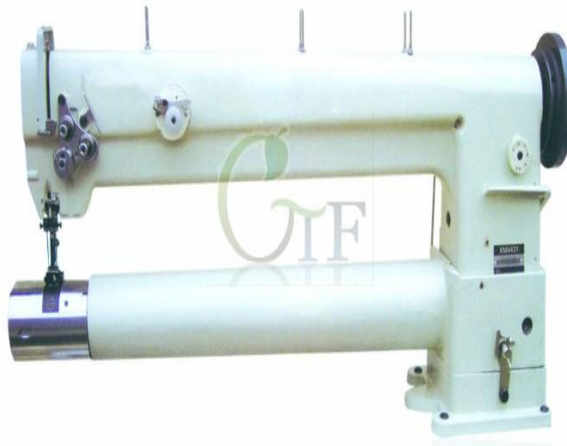

* Filter Bag Spare Parts Machine

Short Arm Double Needle Sewing Machine

Long Arm Double Needle Sewing Machine

Snap Band Sewing Machine

Snap Band Slitting Machine